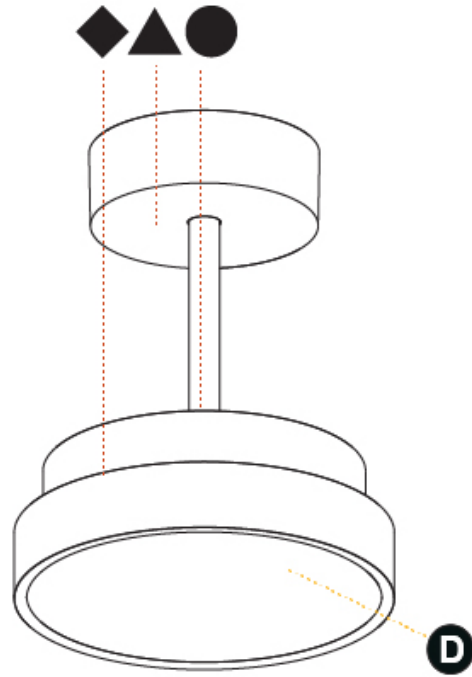

SIGN DIVA TUBE KORONA SUSPENSION

A300024-

PROJECT	_____
TYPE	_____
SPECIFIER	_____
QUANTITY	_____
DATE	_____