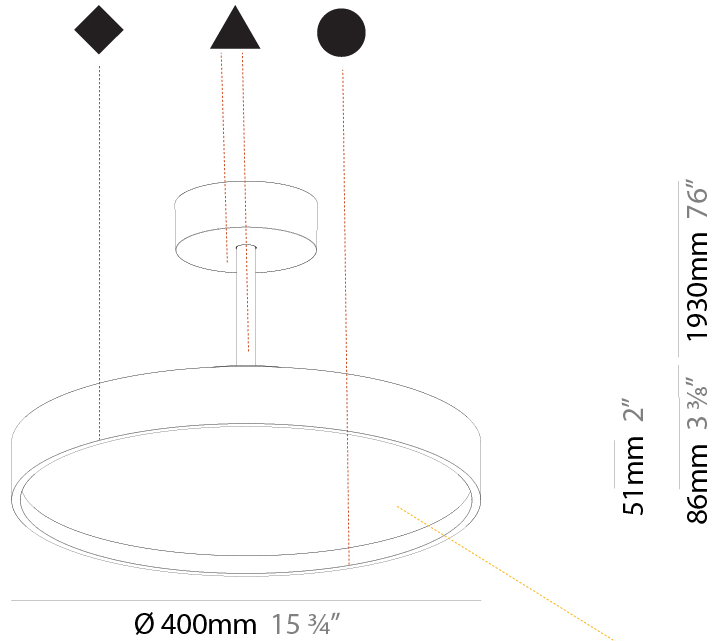

GENERAL

Series: Sign Diva Tube
Subseries: Sign Diva Tube Korona
Brand: Prolicht
Division: Architectural
Mounting Type: Suspension
Mounting Location: Ceiling
Subcategory: Pendant

PHYSICAL

Shape: Round
Diameter (mm): 400
Diameter (in): 15 3/4
Height (mm): 86
Height (in): 3 3/8
Max. Overall Height (mm): 2016
Max. Overall Height (in): 79 3/8
Light Distribution: Direct / Indirect
Weight (kg): 3.251
Weight (lbs): 7.167
Diffuser: PMMA - Opal / Micro-Prism / Sparkling Secret / Vintage Industrial
Fixture Finish: SSR / BKV / CWI / CRY / HAB / UFT / ITA / RUA / FTG / MYG / LOD / PUS / FRO / FUP / KIA / POP / BLS / SPG / MEY / GOH / GUM / CHC / COM / ABZ / JAG / OBR / MOS / ROR
Fixture Material: Extruded Aluminum / Steel

ELECTRICAL

Lamp Type: LED (Zhaga Standard)
Input Wattage (W): 30
Total Output Wattage (W): 16 / 11.8
Dimming: Tri-Mode (Non-Dimming and Phase Dimming (120Vac only) and 0-10V Dimming)
Driver Included: Yes
Driver Location: Integrated
Driver Type: Constant Current - Universal
Driver Class: Class 2
Input Voltage (V): 120 - 277
Constant Current (MA): 500 / 350

LED

Color Temperature (*K): 2700 / 3000 / 3500 / 4000
Max. Delivered Lumen (lm): 3409 / 3019 / 3055 / 3117
Nominal Lumen (lm): 4182 / 4142 / 4189 / 4275
CRI: >90 CRI
Lamp Life (hrs): 50000

OPTICAL

RATINGS AND CERTIFICATIONS

Certified By: Certified for North American Standards
IP rating: IP20