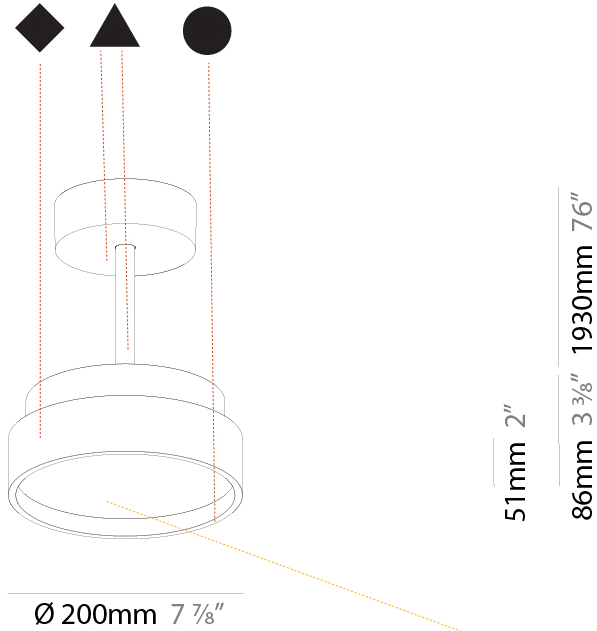

GENERAL

Series: Sign Diva Tube
Subseries: Sign Diva Tube Korona
Brand: Prolicht
Division: Architectural
Mounting Type: Suspension
Mounting Location: Ceiling
Subcategory: Pendant

PHYSICAL

Shape: Round
Diameter (mm): 200
Diameter (in): 7 7/8
Height (mm): 86
Height (in): 3 3/8
Max. Overall Height (mm): 2016
Max. Overall Height (in): 79 3/8
Light Distribution: Direct
Weight (kg): 1.789
Weight (lbs): 3.944
Diffuser: PMMA - Opal / Micro-Prism / Sparkling Secret / Vintage Industrial
Fixture Finish: SSR / BKV / CWI / CRY / HAB / UFT / ITA / RUA / FTG / MYG / LOD / PUS / FRO / FUP / KIA / POP / BLS / SPG / MEY / GOH / GUM / CHC / COM / ABZ / JAG / OBR / MOS / ROR
Fixture Material: Extruded Aluminum / Steel

ELECTRICAL

Lamp Type: LED (Zhaga Standard)
Input Wattage (W): 10
Dimming: Tri-Mode (Non-Dimming and Phase Dimming (120Vac only) and 0-10V Dimming)
Driver Included: Yes
Driver Location: Integrated
Driver Type: Constant Current - Universal
Driver Class: Class 2
Input Voltage (V): 120 - 277
Constant Current (MA): 350

LED

Color Temperature (°K): 2700 / 3000 / 3500 / 4000
Max. Delivered Lumen (lm): 836 / 895 / 903 / 921
Nominal Lumen (lm): 1280 / 1370 / 1382 / 1410
CRI: >90 CRI
Lamp Life (hrs): 50000

OPTICAL

RATINGS AND CERTIFICATIONS

Certified By: Certified for North American Standards
IP rating: IP20