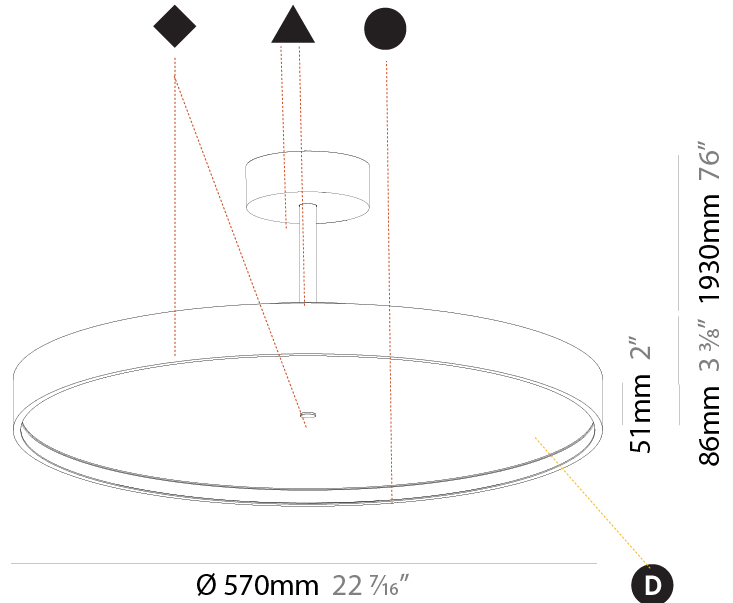

GENERAL

Series: Sign Diva Tube
Subseries: Sign Diva Tube Korona
Brand: Prolicht
Division: Architectural
Mounting Type: Suspension
Mounting Location: Ceiling
Subcategory: Pendant

PHYSICAL

Shape: Round
Diameter (mm): 570
Diameter (in): 22 7/16
Height (mm): 86
Height (in): 3 3/8
Max. Overall Height (mm): 2016
Max. Overall Height (in): 79 3/8
Light Distribution: Direct / Indirect
Weight (kg): 8.797
Weight (lbs): 19.394
Diffuser: PMMA - Opal / Micro-Prism / Sparkling Secret / Vintage Industrial
Fixture Finish: SSR / BKV / CWI / CRY / HAB / UFT / ITA / RUA / FTG / MYG / LOD / PUS / FRO / FUP / KIA / POP / BLS / SPG / MEY / GOH / GUM / CHC / COM / ABZ / JAG / OBR / MOS / ROR
Fixture Material: Extruded Aluminum / Steel

ELECTRICAL

Lamp Type: LED (Zhaga Standard)
Input Wattage (W): 67
Dimming: Tri-Mode (Non-Dimming and Phase Dimming (120Vac only) and 0-10V Dimming)
Driver Included: Yes
Driver Location: Integrated
Driver Type: Constant Current - Universal
Driver Class: Class 2
Input Voltage (V): 120 - 277
Constant Current (MA): 350

LED

Color Temperature (°K): 2700 / 3000 / 3500 / 4000
Max. Delivered Lumen (lm): 6632 / 6728 / 6812 / 6951
Nominal Lumen (lm): 9097 / 9229 / 9344 / 9535
CRI: >90 CRI
Lamp Life (hrs): 50000

OPTICAL

RATINGS AND CERTIFICATIONS

Certified By: Certified for North American Standards
IP rating: IP20