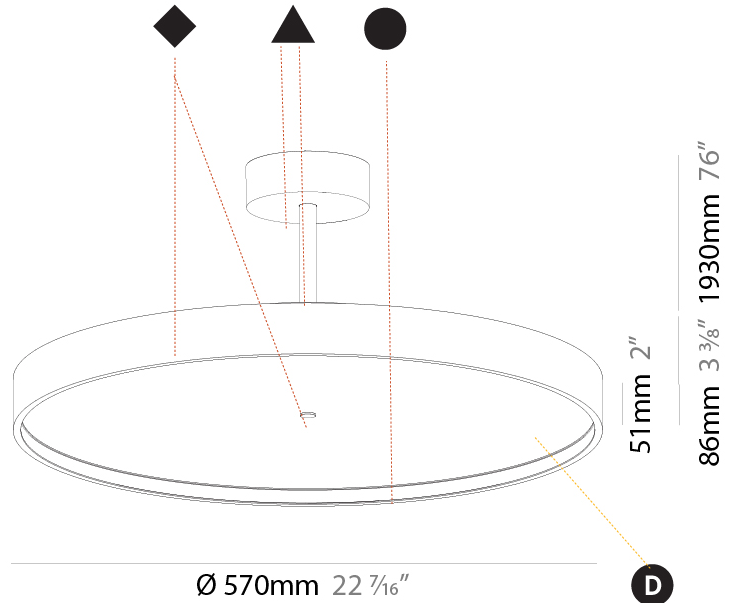

GENERAL

Series: Sign Diva Tube
Subseries: Sign Diva Tube Korona
Brand: Prolicht
Division: Architectural
Mounting Type: Suspension
Mounting Location: Ceiling
Subcategory: Pendant

PHYSICAL

Shape: Round
Diameter (mm): 570
Diameter (in): 22 7/16
Height (mm): 86
Height (in): 3 3/8
Max. Overall Height (mm): 2016
Max. Overall Height (in): 79 3/8
Light Distribution: Direct
Weight (kg): 7.982
Weight (lbs): 17.597

Diffuser: PMMA - Opal / Micro-Prism / Sparkling Secret / Vintage Industrial

Fixture Finish: SSR / BKV / CWI / CRY / HAB / UFT / ITA / RUA / FTG / MYG / LOD / PUS / FRO / FUP / KIA / POP / BLS / SPG / MEY / GOH / GUM / CHC / COM / ABZ / JAG / OBR / MOS / ROR

Fixture Material: Extruded Aluminum / Steel

ELECTRICAL

Lamp Type: LED (Zhaga Standard)
Input Wattage (W): 49
Total Output Wattage (W): 46.9
Dimming: Tri-Mode (Non-Dimming and Phase Dimming (120Vac only) and 0-10V Dimming)
Driver Included: Yes
Driver Location: Integrated
Driver Type: Constant Current - Universal
Driver Class: Class 2
Input Voltage (V): 120 - 277
Constant Current (MA): 350

LED

Color Temperature (*K): 2700 / 3000 / 3500 / 4000
Max. Delivered Lumen (lm): 4978 / 5337 / 5384 / 5494
Nominal Lumen (lm): 6199 / 6646 / 6705 / 6842
CRI: >90 CRI
Lamp Life (hrs): 50000

OPTICAL

RATINGS AND CERTIFICATIONS

Certified By: Certified for North American Standards
IP rating: IP20