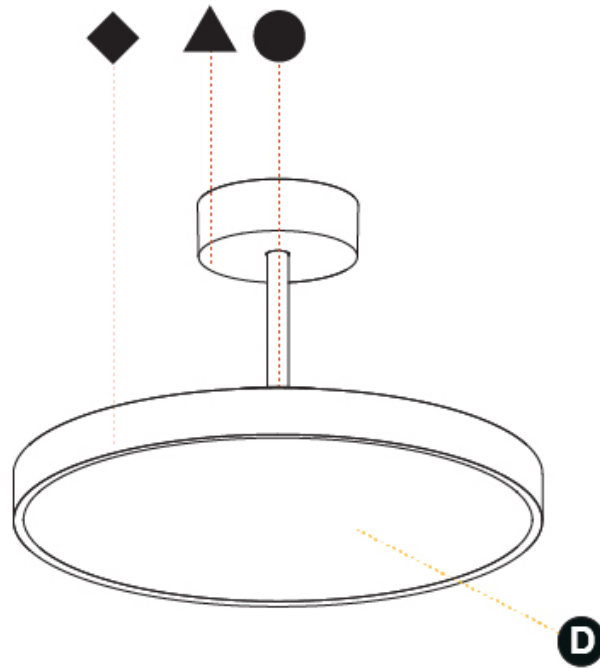

SIGN DIVA TUBE KORONA SUSPENSION

A300025-

PROJECT

TYPE

SPECIFIER

QUANTITY

DATE

A