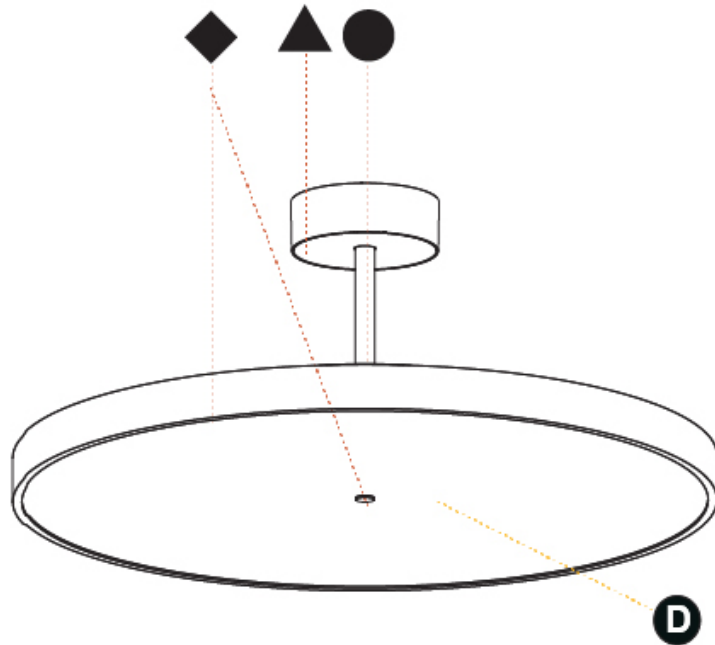

SIGN DIVA TUBE KORONA SUSPENSION

A300027-

PROJECT

TYPE

SPECIFIER

QUANTITY

DATE

A