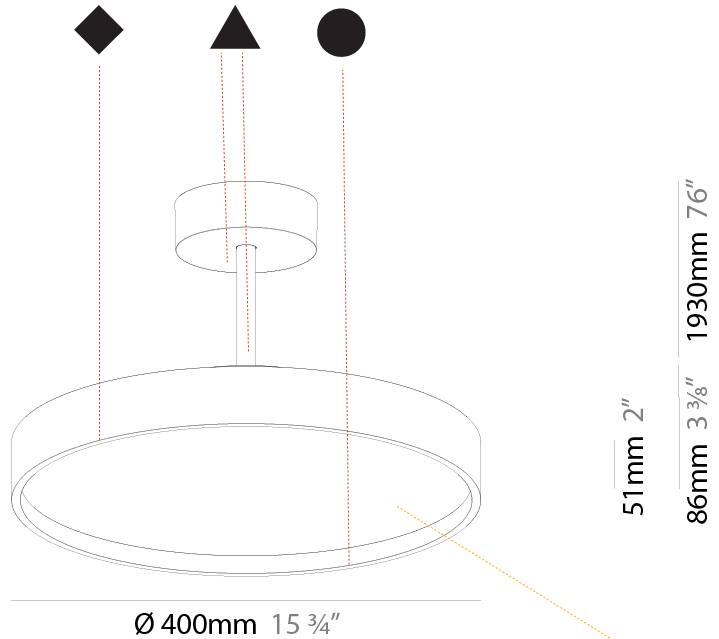

GENERAL

Series: Sign Diva Tube
Subseries: Sign Diva Tube Korona
Brand: Prolicht
Division: Architectural
Mounting Type: Suspension
Mounting Location: Ceiling
Subcategory: Pendant

PHYSICAL

Shape: Round
Diameter (mm): 400
Diameter (in): 15 3/4
Height (mm): 86
Height (in): 3 3/8
Max. Overall Height (mm): 2016
Max. Overall Height (in): 79 3/8
Light Distribution: Direct
Weight (kg): 3.251
Weight (lbs): 7.167
Diffuser: PMMA - Opal / Micro-Prism / Sparkling Secret / Vintage Industrial
Fixture Finish: SSR / BKV / CWI / CRY / HAB / UFT / ITA / RUA / FTG / MYG / LOD / PUS / FRO / FUP / KIA / POP / BLS / SPG / MEY / GOH / GUM / CHC / COM / ABZ / JAG / OBR / MOS / ROR
Fixture Material: Extruded Aluminum / Steel

ELECTRICAL

Lamp Type: LED (Zhaga Standard)
Input Wattage (W): 17
Dimming: Tri-Mode (Non-Dimming and Phase Dimming (120Vac only) and 0-10V Dimming)
Driver Included: Yes
Driver Location: Integrated
Driver Type: Constant Current - Universal
Driver Class: Class 2
Input Voltage (V): 120 - 277
Constant Current (MA): 500

LED

Color Temperature (°K): 2700 / 3000 / 3500 / 4000
Max. Delivered Lumen (lm): 1807 / 1943 / 1951 / 1991
Nominal Lumen (lm): 2250 / 2420 / 2430 / 2480
CRI: >90 CRI
Lamp Life (hrs): 50000

OPTICAL

RATINGS AND CERTIFICATIONS

Certified By: Certified for North American Standards
IP rating: IP20