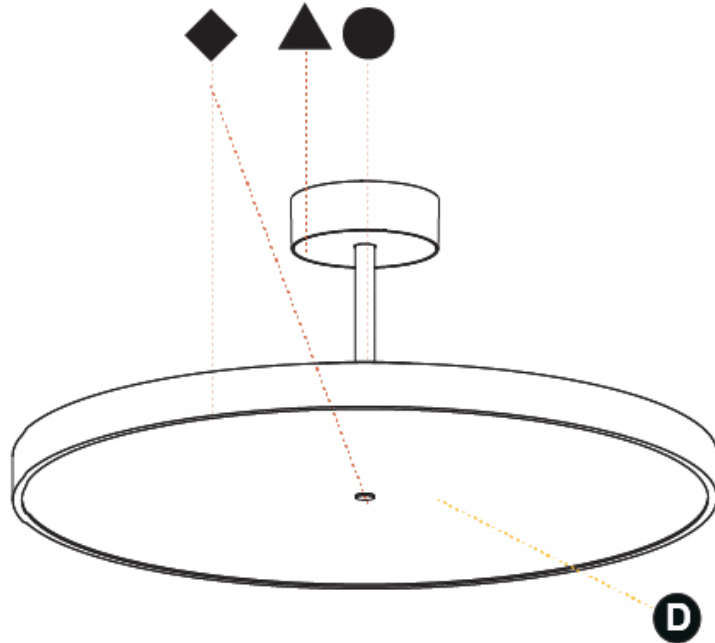

SIGN DIVA TUBE KORONA SUSPENSION

A300028-

PROJECT	_____
TYPE	_____
SPECIFIER	_____
QUANTITY	_____
DATE	_____

A